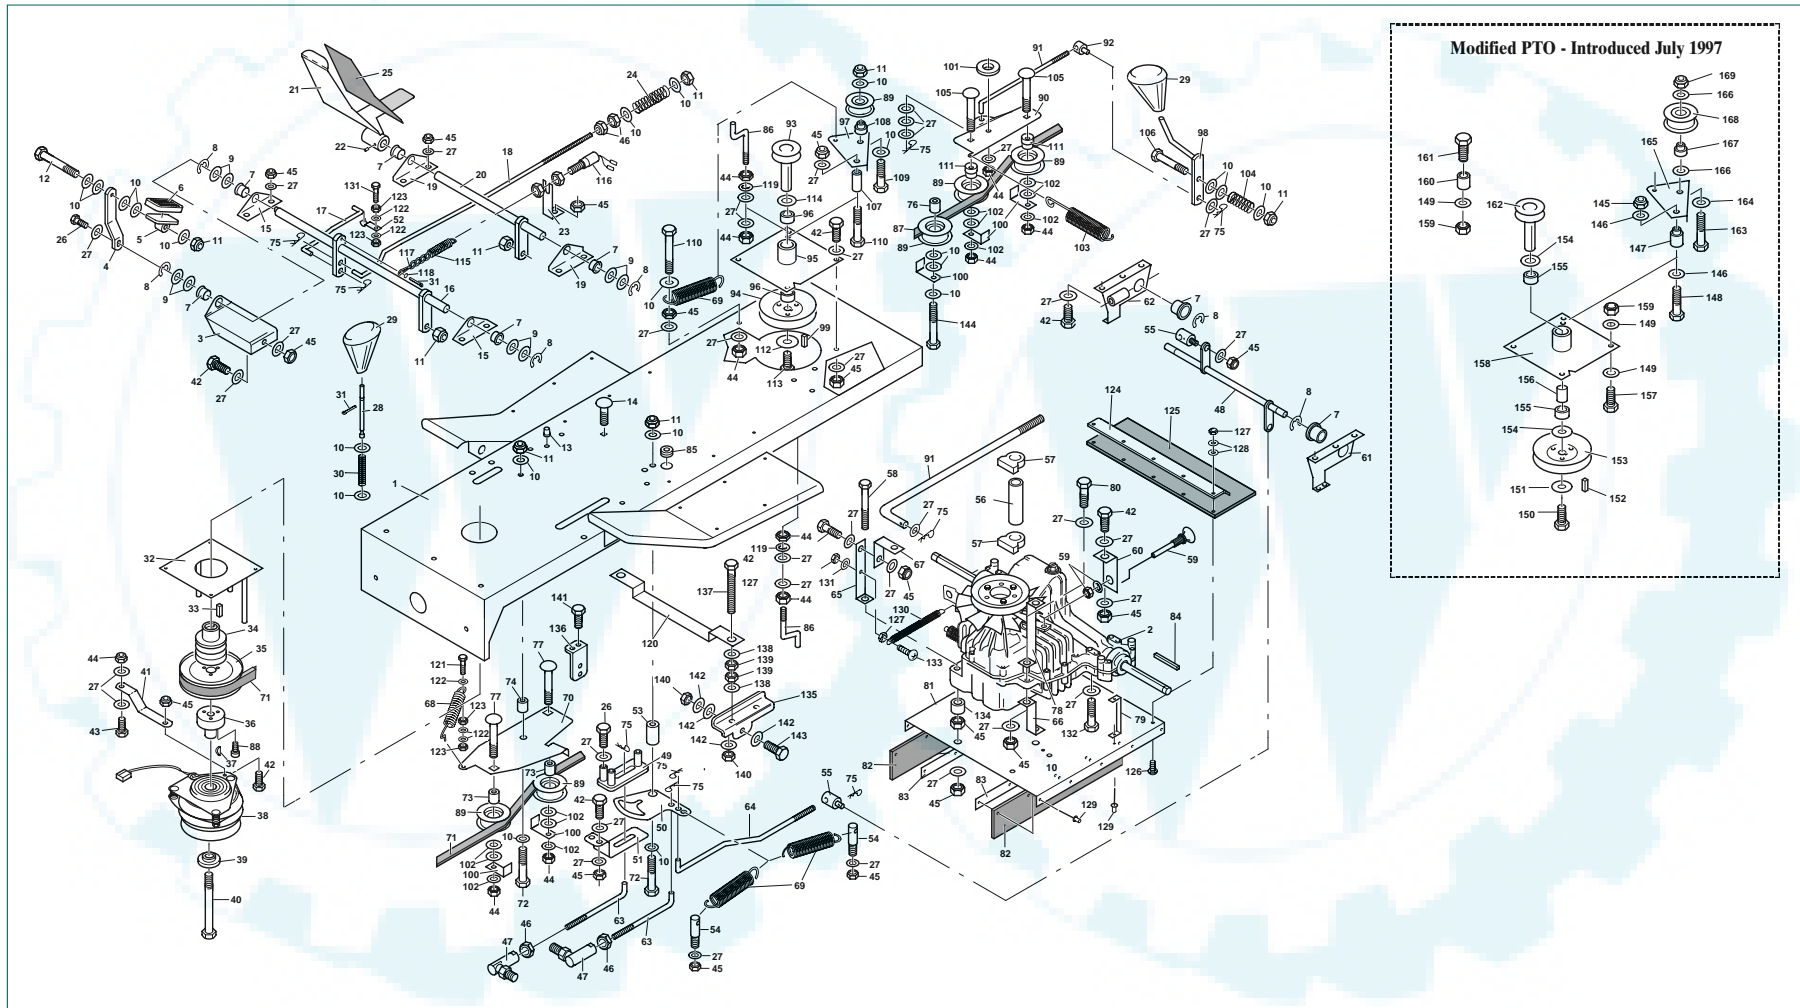

Westwood

Tractor Chassis, PTO, Brake & Cutter Controls Cont.

THE BEST OF BRITISH ENGINEERING